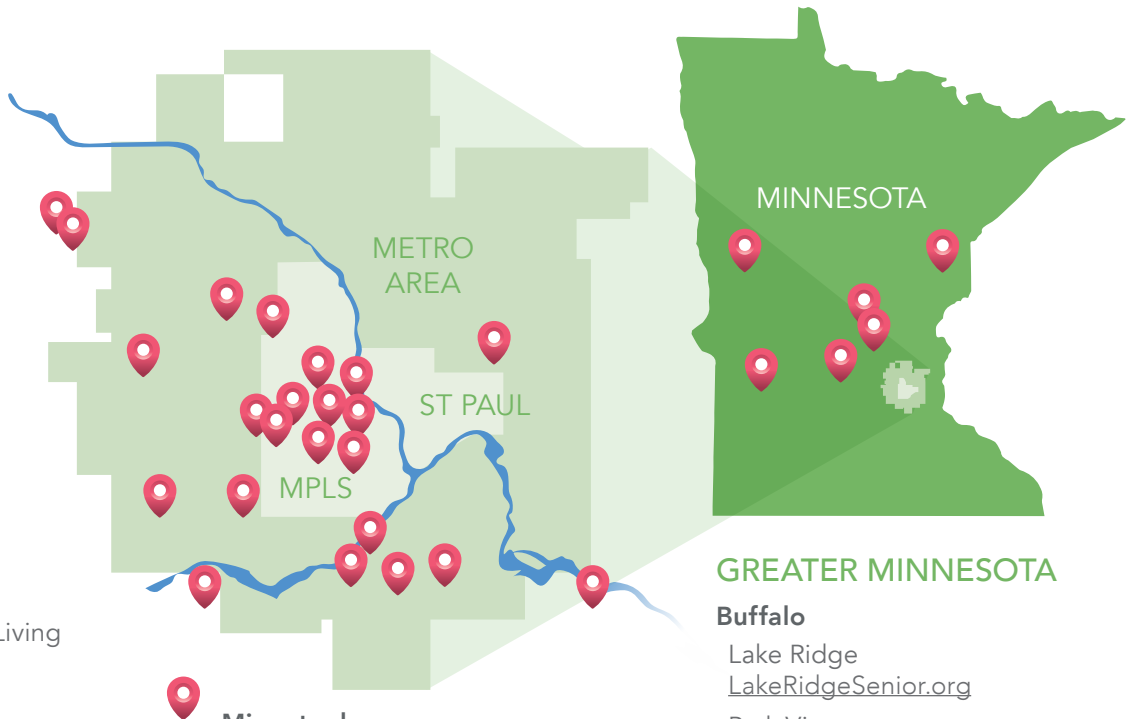

Cassia has more than 30 Minnesota locations including the corporate office, with 13 more locations in North Dakota, Iowa, Colorado and Florida. Our reach is broad and our mission is simple: to foster fullness of life for older adults in the spirit of Christ's love.

MINNESOTA METRO

Apple Valley

Apple Valley Village
AppleValleyCampus.org

Open Circle Apple Valley
OpenCircle.org

Burnsville

Emerald Crest Burnsville
EmeraldCrest.com

Regent at Burnsville
RegentBurnsville.org

Eden Prairie

Elim Shores
ElimShores.org

Hastings

Hastings Senior Health & Living
HastingsSeniorLiving.org

Hopkins

Chapel View Senior Health & Living
ChapelViewCampus.org

Open Circle Hopkins
OpenCircle.org

Maple Plain

Haven Homes
HavenHomesSeniorLiving.org

Maplewood

Harmony Gardens
HarmonyGardensSenior.org

Minneapolis

Augustana Minneapolis
AugustanaMinneapolis.org

Heritage Commons at Pond's Edge
MPHAOnline.org

Open Circle Minneapolis
OpenCircle.org

St. Paul's Homes
StPaulCampus.org

Signe Burkhardt Manor
MPHAOnline.org

Redeemer Health Care Center
RedeemerHealthCareCenter.org

Minnnetonka

Emerald Crest Minnetonka
EmeraldCrest.com

New Prague

Praha Village
PrahaVillage.org

Plymouth

Allina Health Restorative Suites
AllinaHealthRestorativeSuites.org

Cornerstone
CornerstoneAL.org

Richfield

The Pines
ThePinesRichfield.com

Rosemount

The Rosemount
TheRosemount.com

Shakopee

Emerald Crest Shakopee
EmeraldCrest.com

Victoria

Emerald Crest Victoria
EmeraldCrest.com

GREATER MINNESOTA

Buffalo

Lake Ridge
LakeRidgeSenior.org

Park View
ParkViewSenior.org

Dassel

Lakeside Generations
LakesideGenerations.org

Fergus Falls

Cardinal Homes
CardinalCampus.org

Augustana Apartments of Fergus Falls
FergusFallsCampus.org

Milaca

Milaca Elim Meadows
MilacaElimMeadows.org

Montevideo

Brookside Senior Living
BrooksideCampus.org

Moose Lake

Moose Lake Village
MooseLakeVillage.org

Princeton

Elim Wellspring
ElimWellspring.org